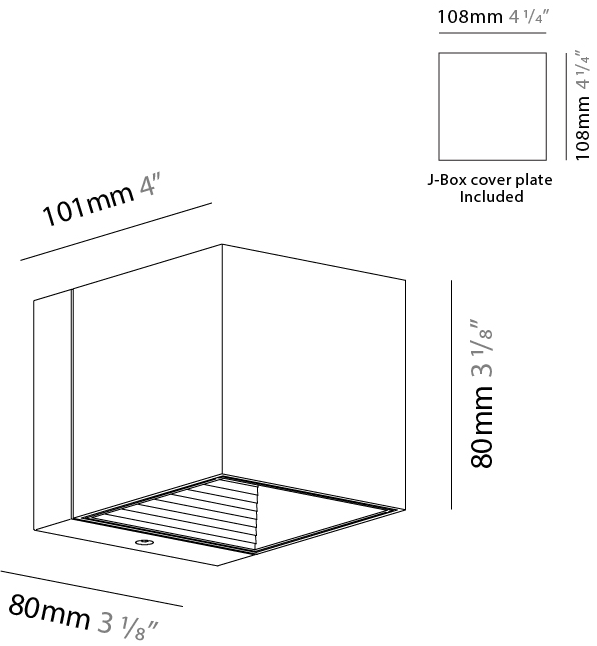

PROJECT	_____
TYPE	_____
SPECIFIER	_____
QUANTITY	_____
DATE	_____

DAU SINGLE SURFACE

D93148R9-

base number   Finish
Options

1. To build a product code in our configurator select the specify button on the base model # product page
2. To build a manual product code on this datasheet choose from the options listed below in blue font and add the suffix to the base model #

GENERAL

Series: Dau
Subseries: Dau Single
Brand: Milan
Division: Design
Mounting Type: Surface
Mounting Location: Wall
Subcategory: Up/Down Light

PHYSICAL

Shape: Cube
Length (mm): 80
Length (in): 3 1/8
Height (mm): 80
Height (in): 3 1/8
Extension (mm): 101
Extension (in): 4
Light Distribution: Direct / Indirect
Fixture Finish: BAL / MWL / BSL
Fixture Material: Extruded Aluminum

ELECTRICAL

Lamp Type: LED
Input Wattage (W): 14
Dimming: Electronic Low Voltage Dimming to 20%
Input Voltage (V): 120Vac Direct Line

LED

Number of LEDs: 2
Color Temperature (°K): 3000
Max. Delivered Lumen (lm): 1330
CRI: >90 CRI

OPTICAL

RATINGS AND CERTIFICATIONS

Certified By: Certified for North American Standards
IP rating: IP44