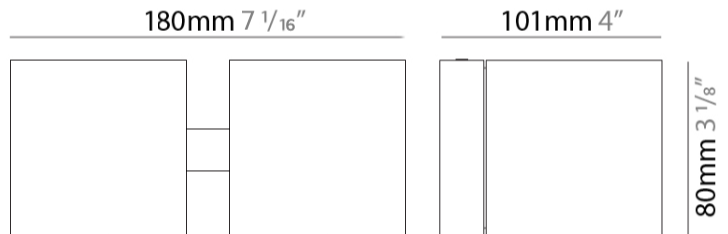

PROJECT	_____
TYPE	_____
SPECIFIER	_____
QUANTITY	_____
DATE	_____

DAU 2 LIGHT LINEAR SURFACE

D93241-

base number   Finish
Options

1. To build a product code in our configurator select the specify button on the base model # product page
2. To build a manual product code on this datasheet choose from the options listed below in blue font and add the suffix to the base model #

GENERAL

Series: Dau _____
Subseries: Dau 2 light Linear _____
Brand: Milan _____
Division: Design _____
Mounting Type: Surface _____
Mounting Location: Wall _____
Subcategory: Up/Down Light _____

PHYSICAL

Shape: Rectangle _____
Length (mm): 80 _____
Length (in): 3 1/8 _____
Height (mm): 80 _____
Depth (mm): 101 _____
Height (in): 3 1/8 _____
Depth (in): 4 _____
Light Distribution: Direct / Indirect _____
Fixture Finish: BAL / MWL / BSL _____
Fixture Material: Extruded Aluminum _____

ELECTRICAL

Lamp Type: LED _____
Input Wattage (W): 28 _____
Dimming: Electronic Low Voltage Dimming _____
Input Voltage (V): 120Vac Direct Line _____

LED

Number of LEDs: 4 _____
Color Temperature (°K): 3000 _____
Max. Delivered Lumen (lm): 1330 _____
CRI: >90 CRI _____
Lamp Life (hrs): 50000 _____

OPTICAL

RATINGS AND CERTIFICATIONS

Certified By: Certified for North American Standards _____
IP rating: IP20 _____