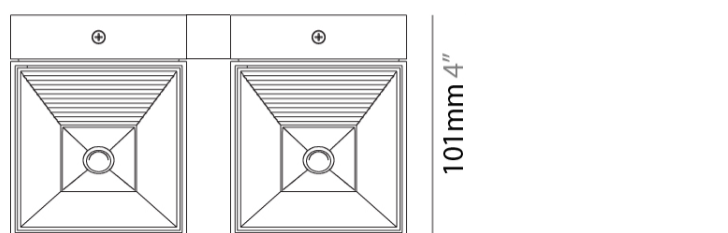

PROJECT	_____
TYPE	_____
SPECIFIER	_____
QUANTITY	_____
DATE	_____

DAU 2 LIGHT LINEAR SURFACE

D93241-

base number   Finish
Options

1. To build a product code in our configurator select the specify button on the base model # product page
2. To build a manual product code on this datasheet choose from the options listed below in blue font and add the suffix to the base model #

GENERAL

Series: Dau _____
Subseries: Dau 2 light Linear _____
Brand: Milan _____
Division: Design _____
Mounting Type: Surface _____
Mounting Location: Wall _____
Subcategory: Up/Down Light _____

PHYSICAL

Shape: Rectangle _____
Length (mm): 80 _____
Length (in): 3 1/8 _____
Height (mm): 80 _____
Depth (mm): 101 _____
Height (in): 3 1/8 _____
Depth (in): 4 _____
Light Distribution: Direct / Indirect _____
Fixture Finish: BAL / MWL / BSL _____
Fixture Material: Extruded Aluminum _____

ELECTRICAL

Lamp Type: LED _____
Input Wattage (W): 28 _____
Dimming: Electronic Low Voltage Dimming _____
Input Voltage (V): 120Vac Direct Line _____

LED

Number of LEDs: 4 _____
Color Temperature (°K): 3000 _____
Max. Delivered Lumen (lm): 1330 _____
CRI: >90 CRI _____
Lamp Life (hrs): 50000 _____

OPTICAL

RATINGS AND CERTIFICATIONS

Certified By: Certified for North American Standards _____
IP rating: IP20 _____